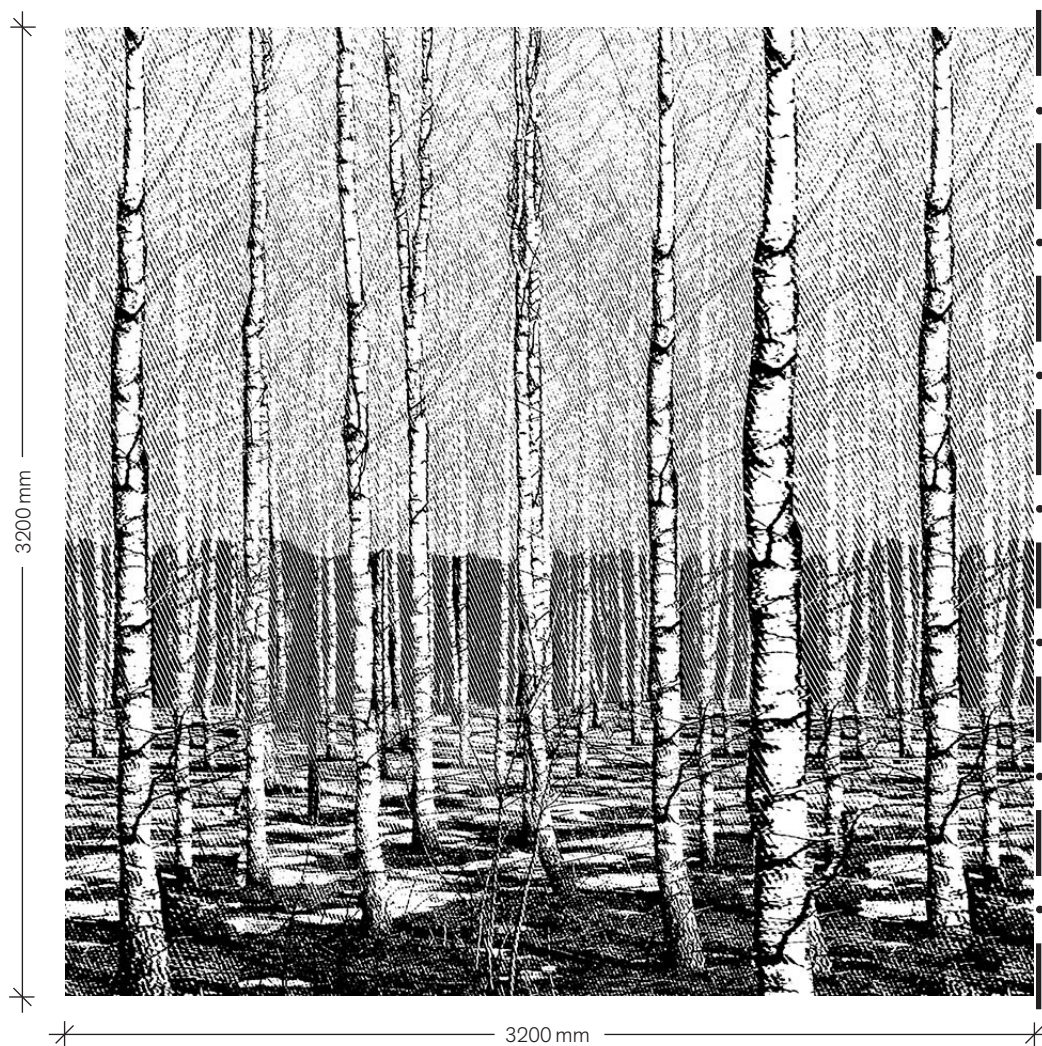

Birch

Pattern illustration 1:25

The pattern is printed continuously on the membrane.

Pattern print sizes

Height	3200 mm	-
Width	Continuous	

Variables

Pattern details

Raster image	
Diagonal line raster	25°